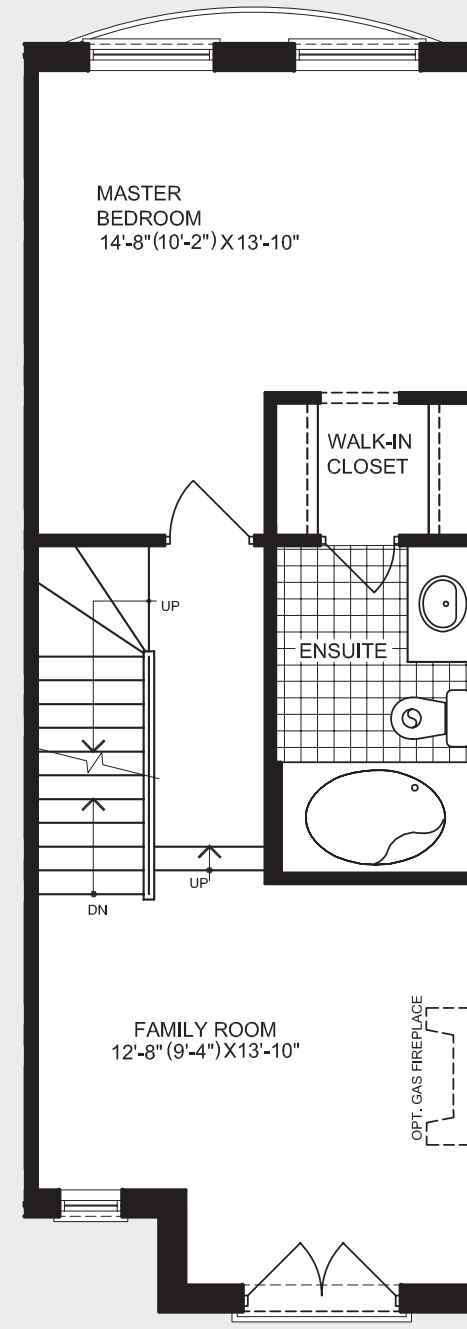

The
PINNACLE

1928
SQ. FT.

the
EXCLUSIVE
TOWNS *on* DANFORTH

THE PINNACLE

1928 SQ. FT.

Basement Floor Plan

Main Floor Plan

Second Floor Plan

Third Floor Plan