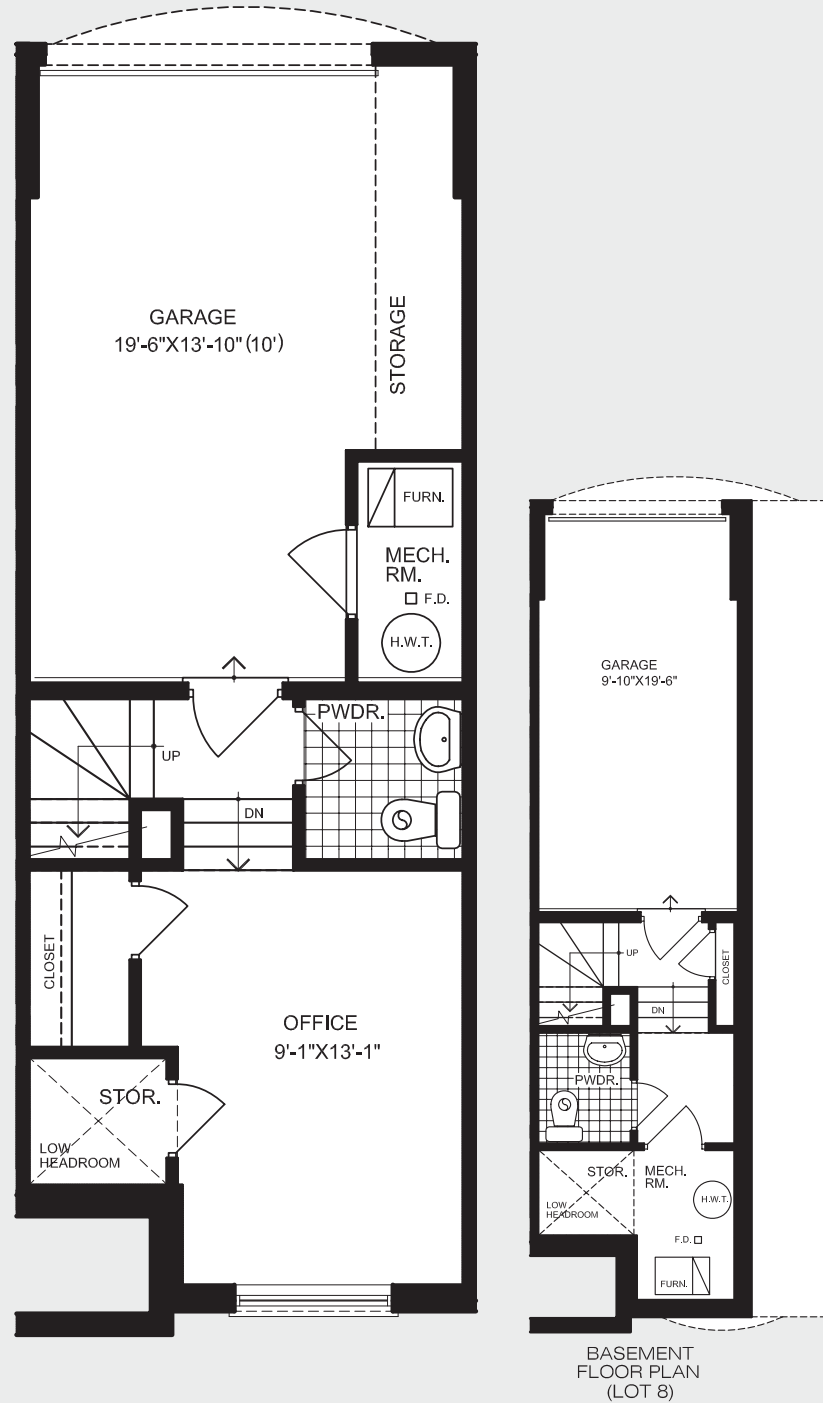

The
PINNACLE

1928
SQ. FT.

the
EXCLUSIVE
TOWNS *on* DANFORTH

THE PINNACLE

1928 SQ. FT.

Basement Floor Plan

Main Floor Plan

Second Floor Plan

Third Floor Plan