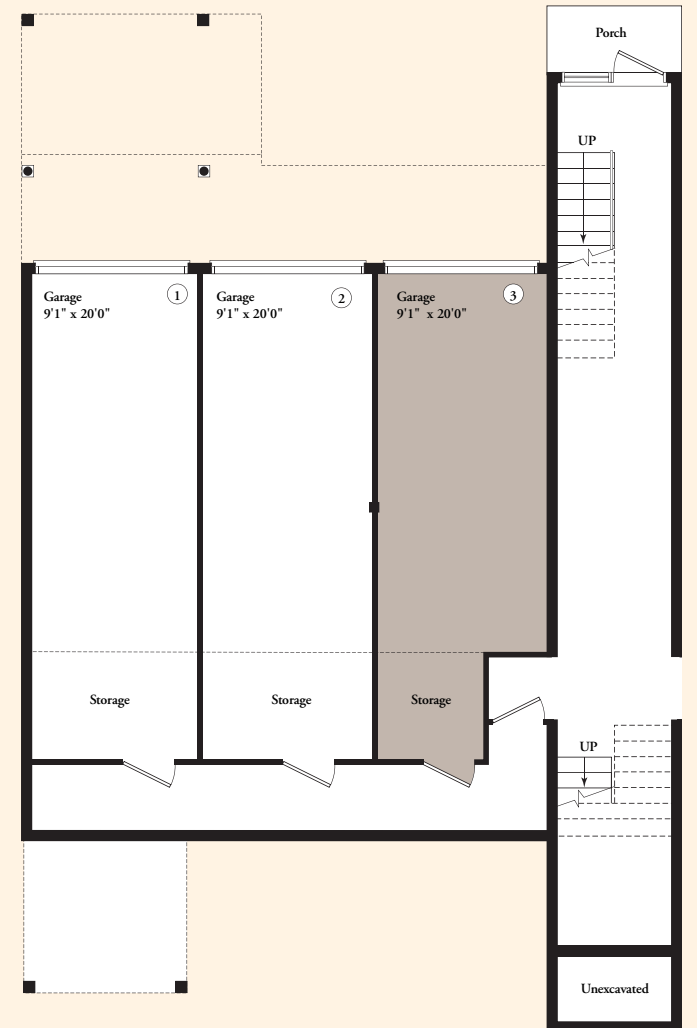

# The NORMAN

1030 SQ. FT.

MAIN FLOOR PLAN

GARAGE