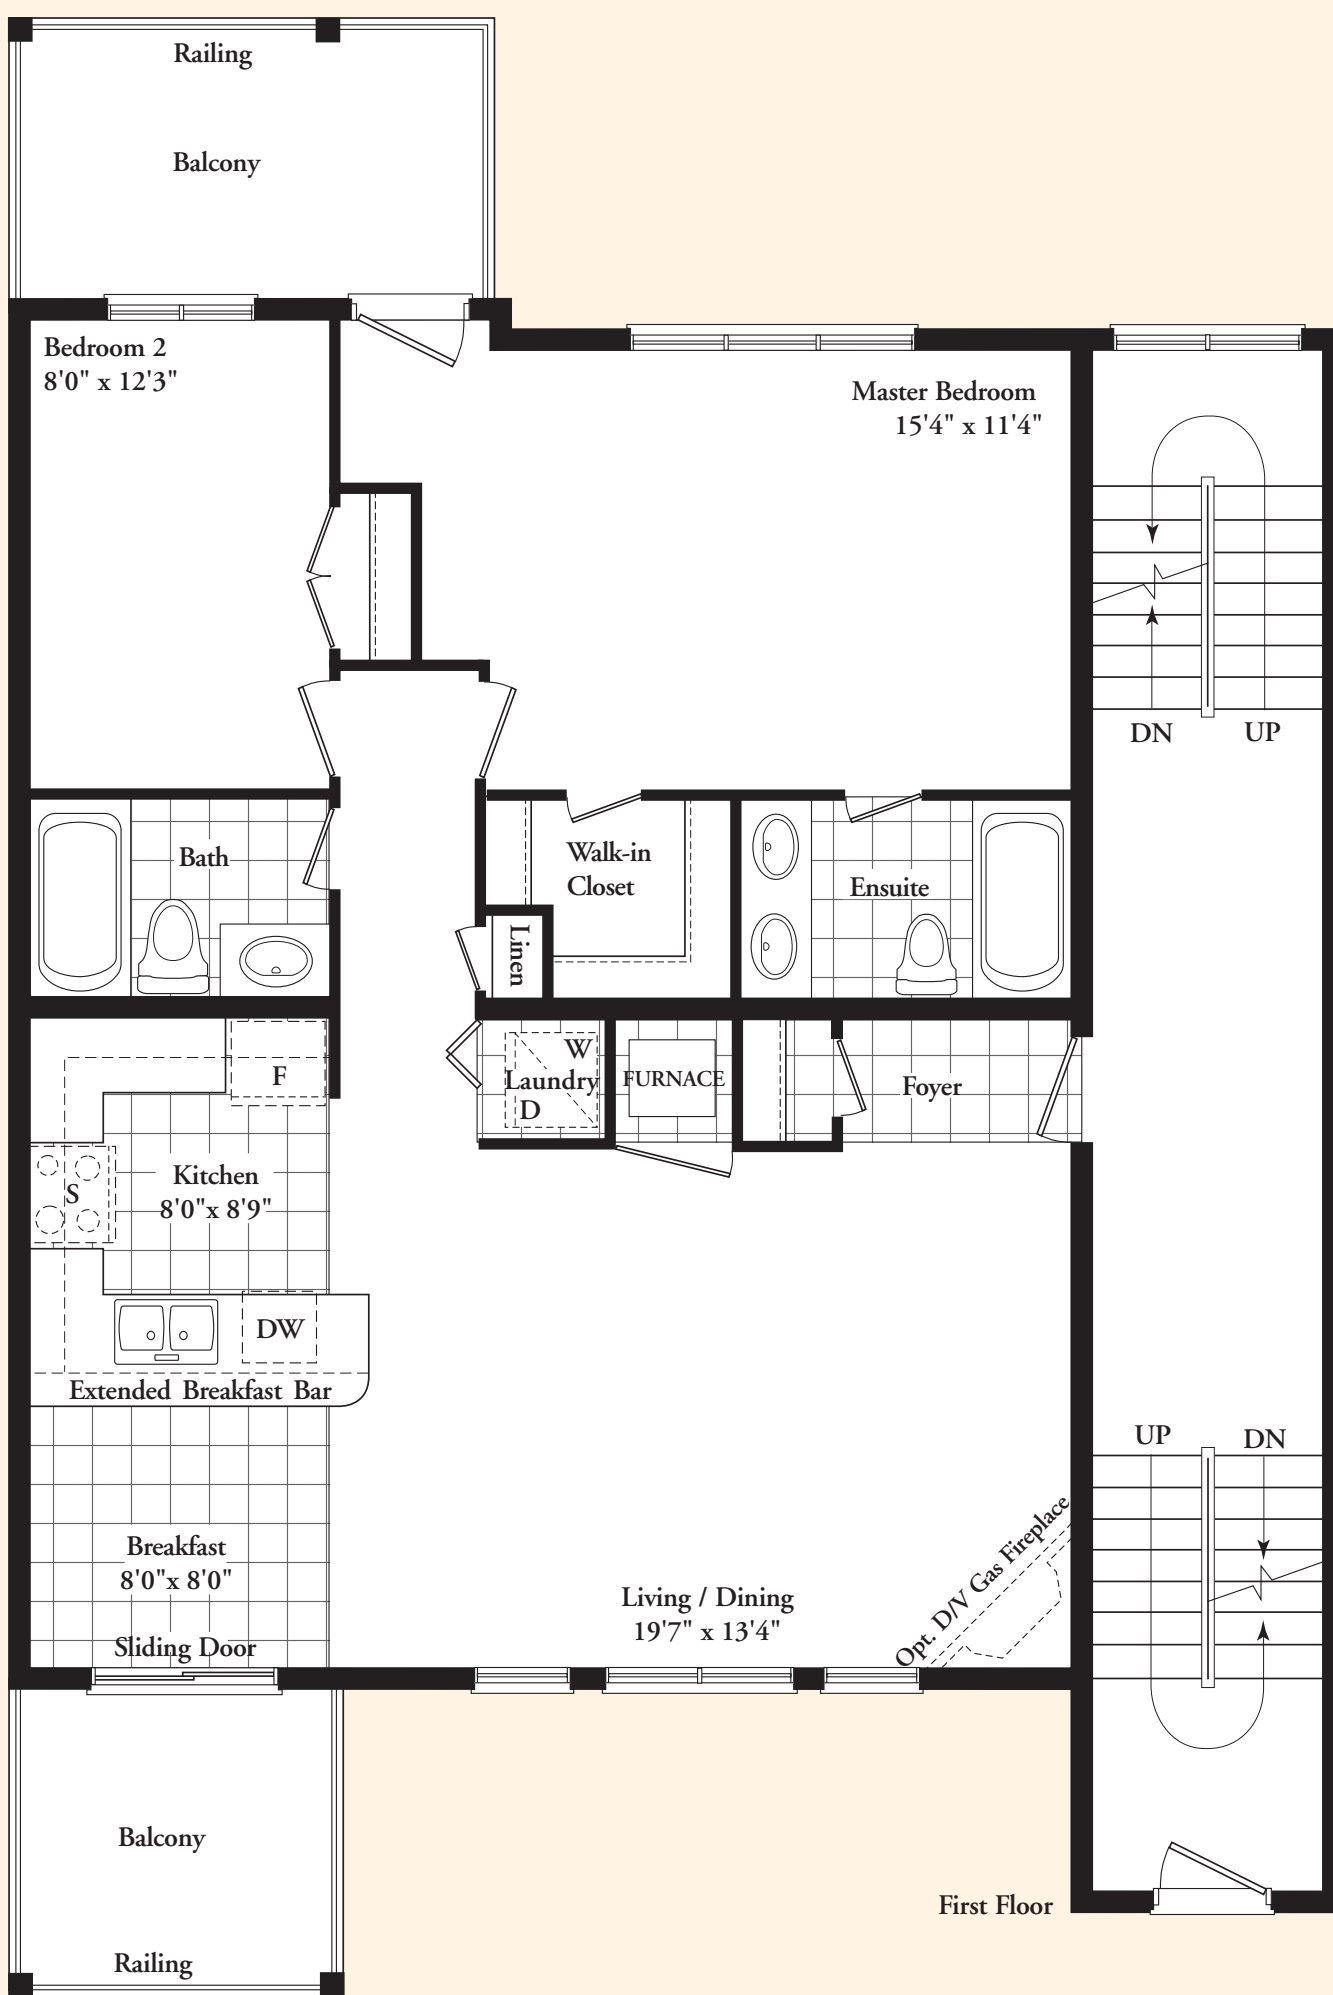

# The NORMAN

1030 SQ. FT.

MAIN FLOOR PLAN

GARAGE