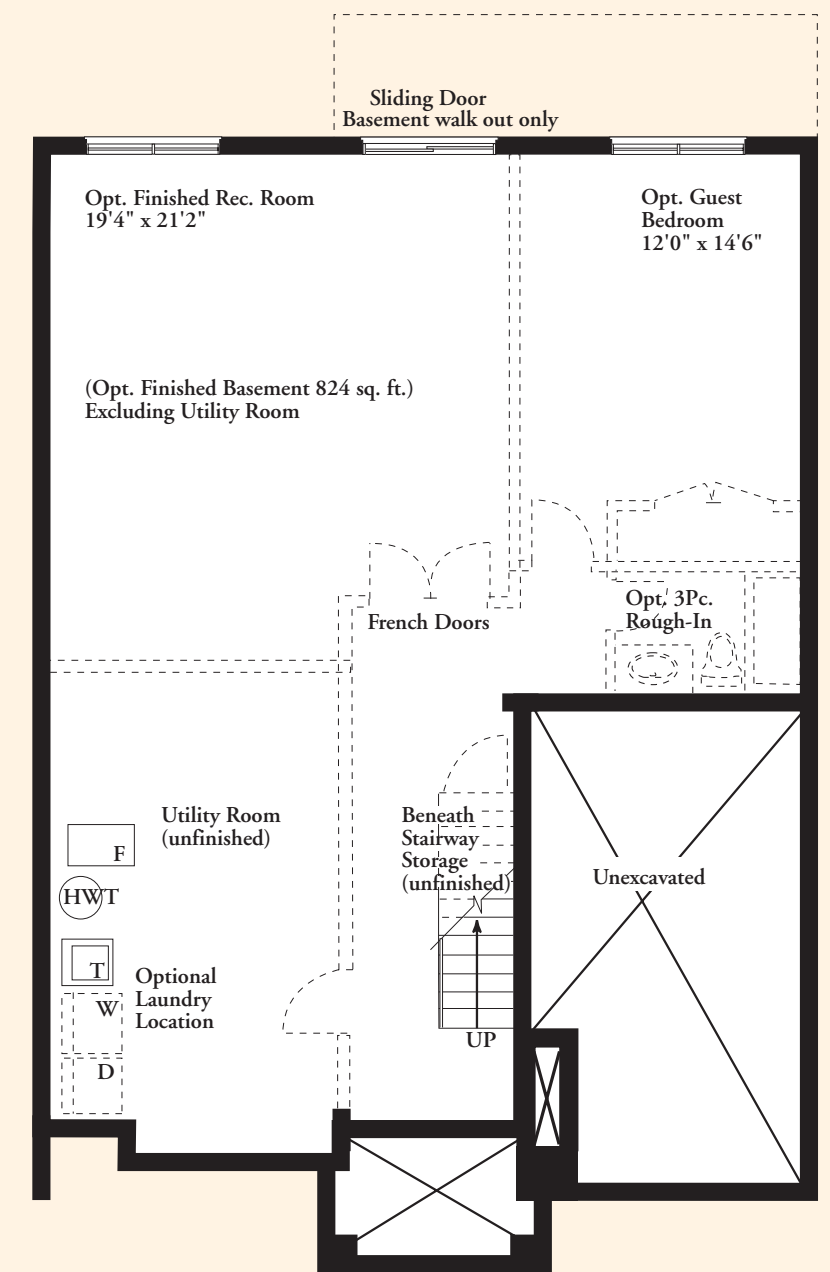

# The PALMER

1534 SQ. FT. (with finished basement 2358)

**LOFT FLOOR PLAN**

**BASEMENT FLOOR PLAN**