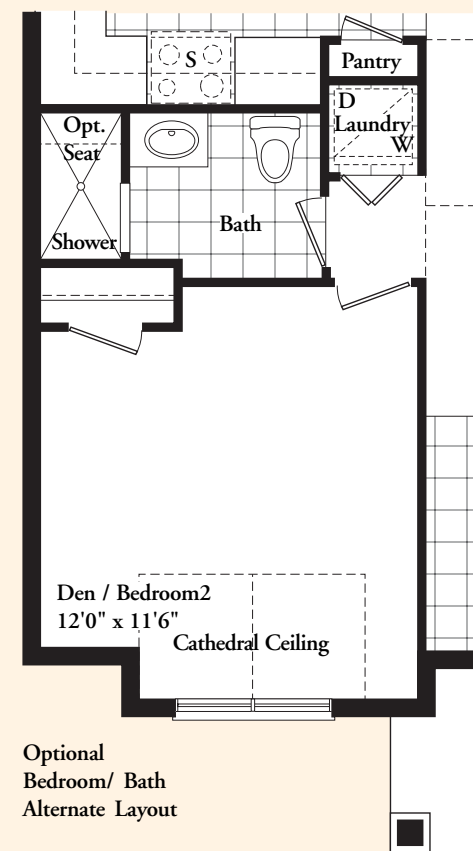

# The PALMER

1534 SQ. FT. (with finished basement 2358)

**LOFT FLOOR PLAN**

**BASEMENT FLOOR PLAN**