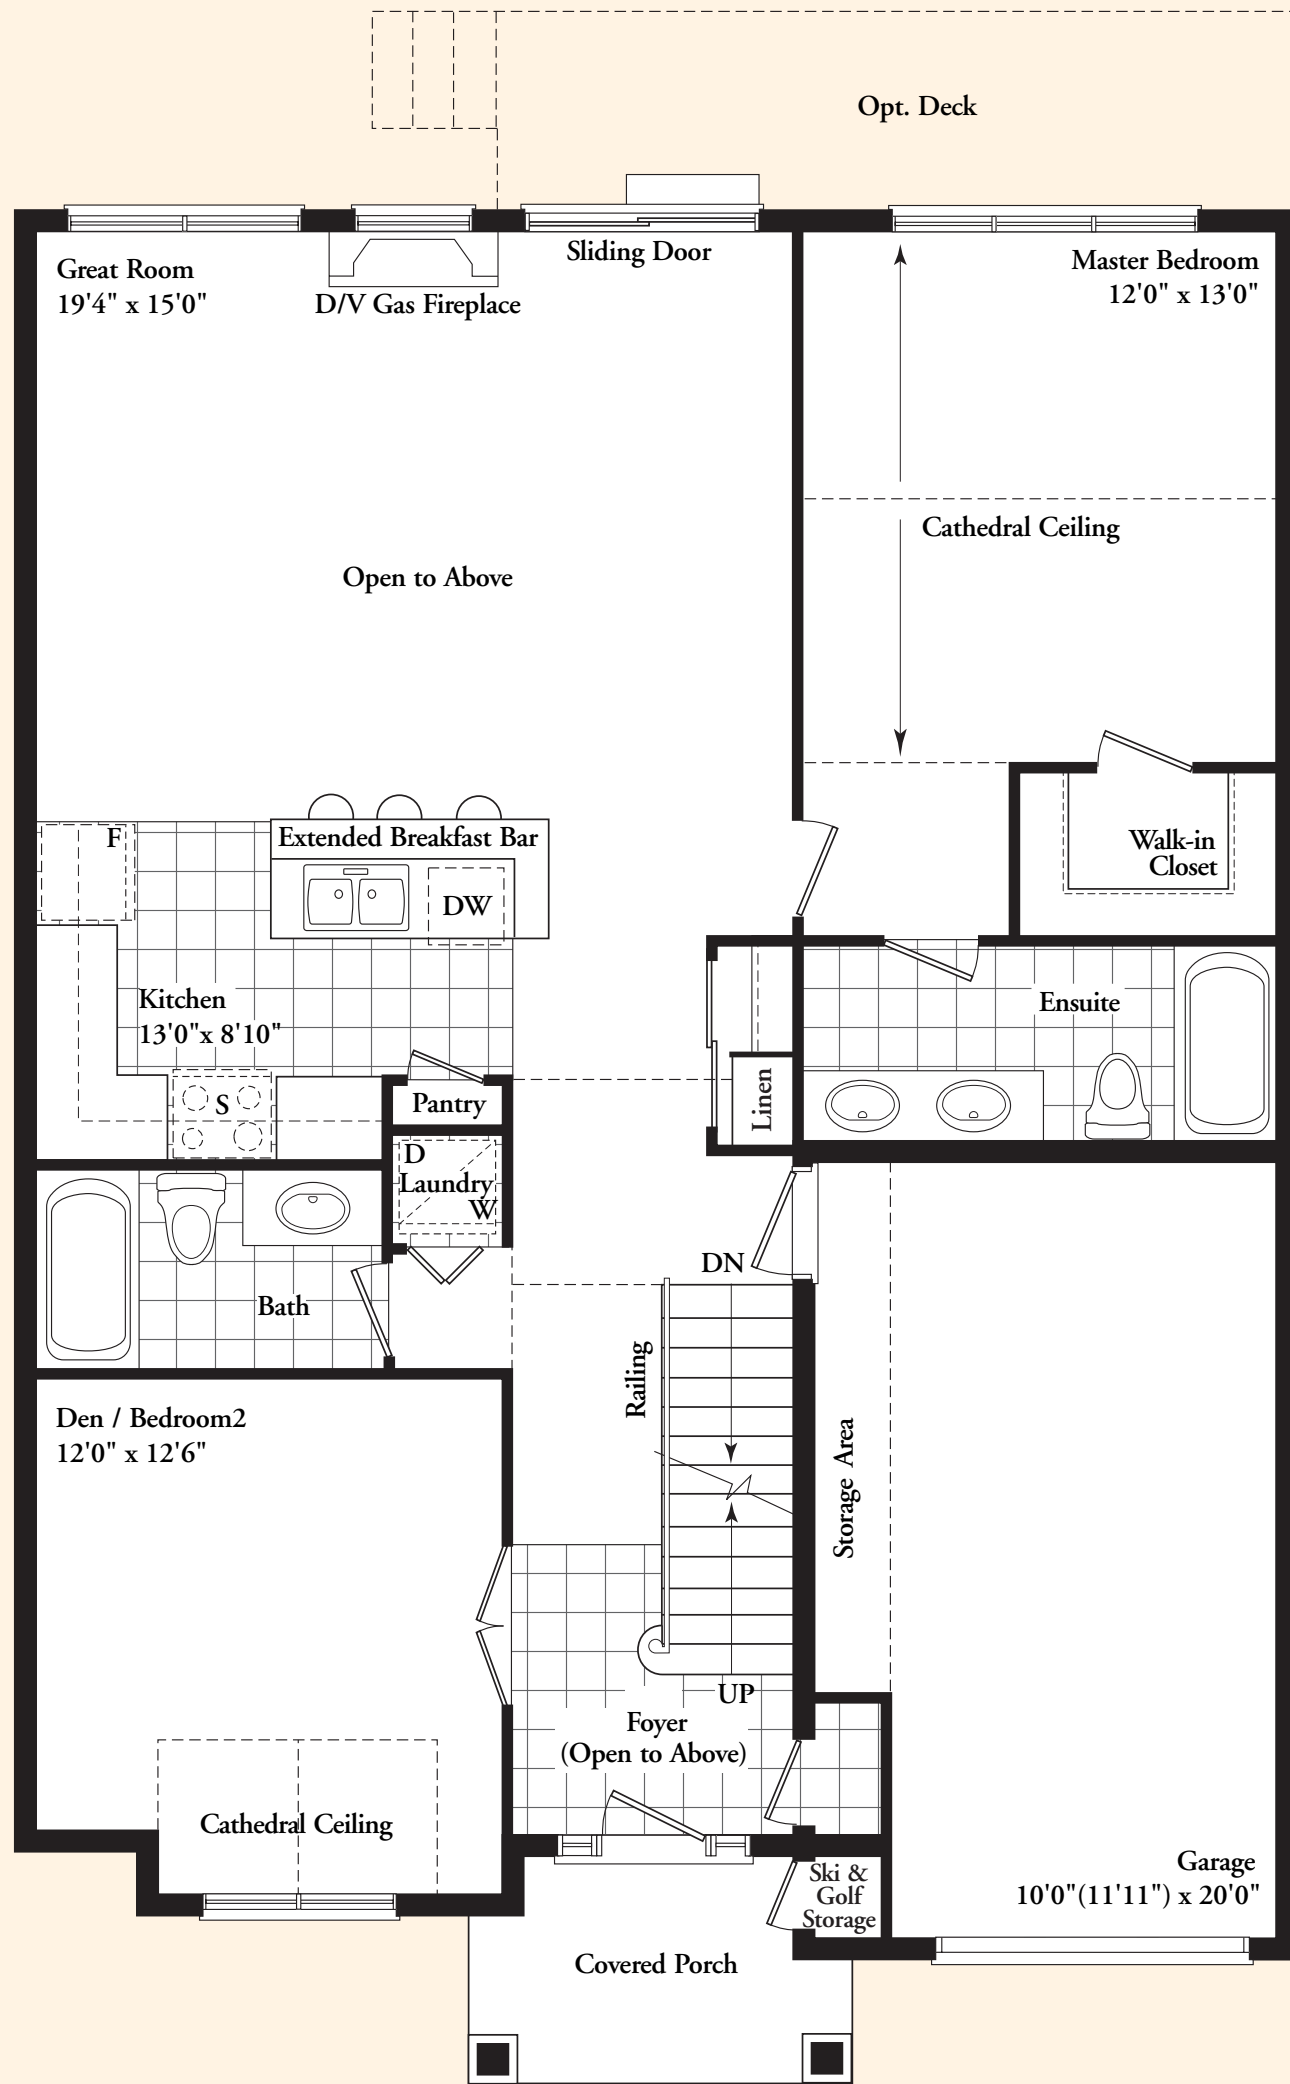

# The PALMER

1534 SQ. FT. (with finished basement 2358)

**LOFT FLOOR PLAN**

**BASEMENT FLOOR PLAN**