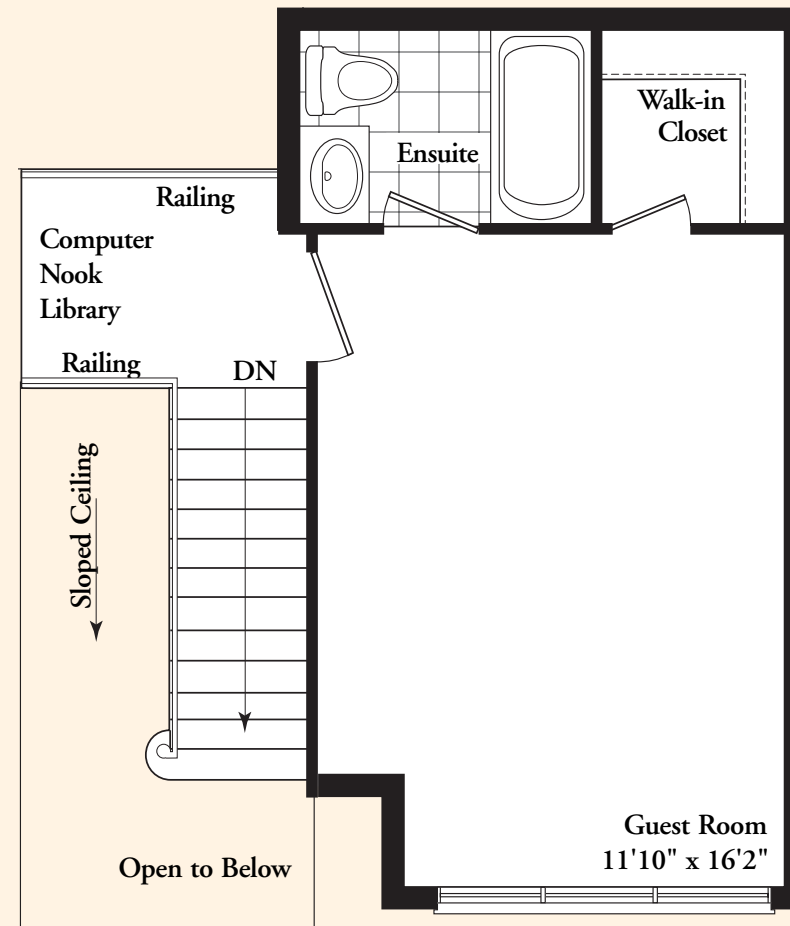

# The PALMER

1534 SQ. FT. (with finished basement 2358)

**LOFT FLOOR PLAN**

**BASEMENT FLOOR PLAN**