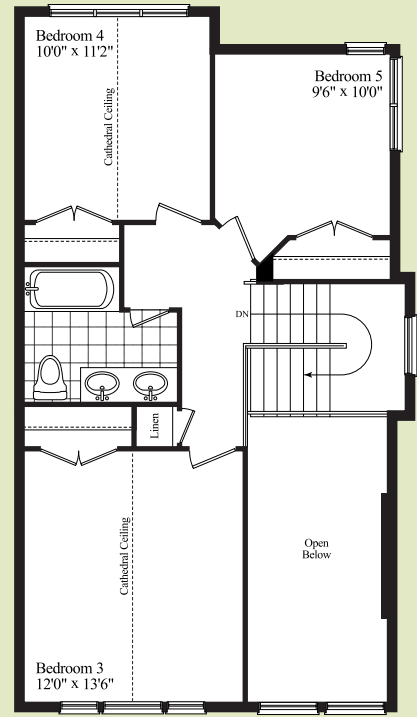

The Birch | 2343 SQ. FT.

GROUND FLOOR

MAIN FLOOR

SECOND FLOOR

GROUND FLOOR (Spa Zone Option)

MATERIALS, SPECIFICATIONS AND FLOOR PLANS ARE SUBJECT TO CHANGE WITHOUT NOTICE. ALL HOUSE RENDERINGS ARE ARTIST'S CONCEPTIONS. ACTUAL USABLE FLOOR SPACE MAY VARY FROM THE STATED FLOOR AREA.