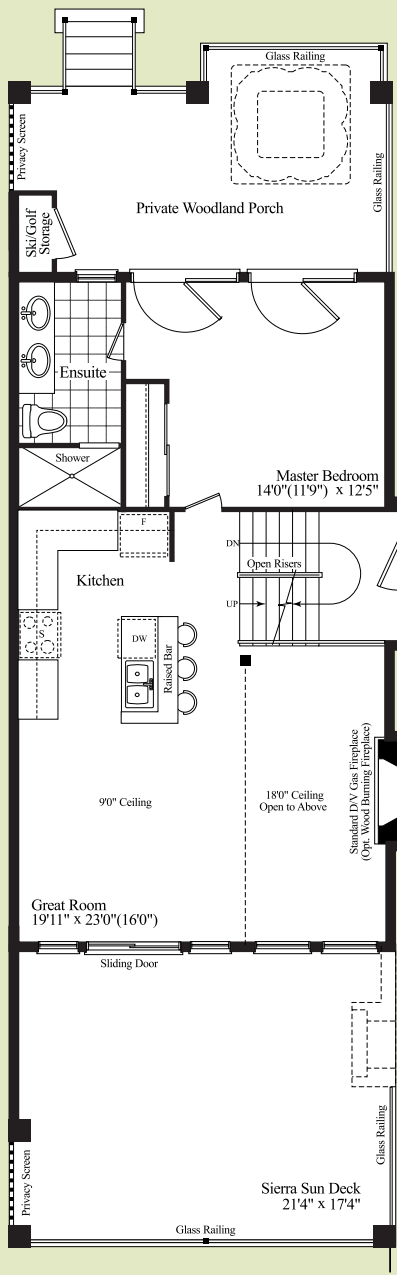

The Birch | 2343 SQ. FT.

GROUND FLOOR

MAIN FLOOR

SECOND FLOOR

GROUND FLOOR (Spa Zone Option)

MATERIALS, SPECIFICATIONS AND FLOOR PLANS ARE SUBJECT TO CHANGE WITHOUT NOTICE. ALL HOUSE RENDERINGS ARE ARTIST'S CONCEPTIONS. ACTUAL USABLE FLOOR SPACE MAY VARY FROM THE STATED FLOOR AREA.