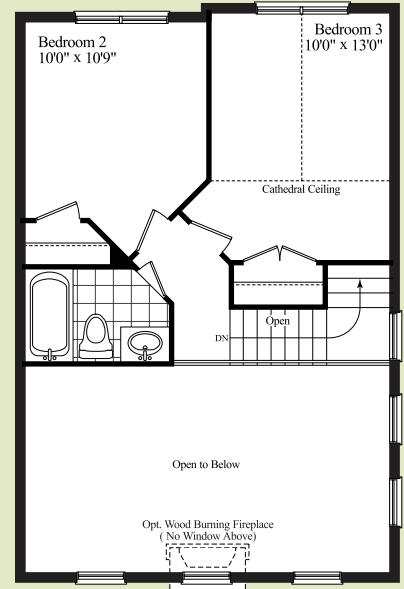

The White Pine | 1637 SQ. FT.

GROUND FLOOR

MAIN FLOOR

SECOND FLOOR

OPT. GROUND FLOOR