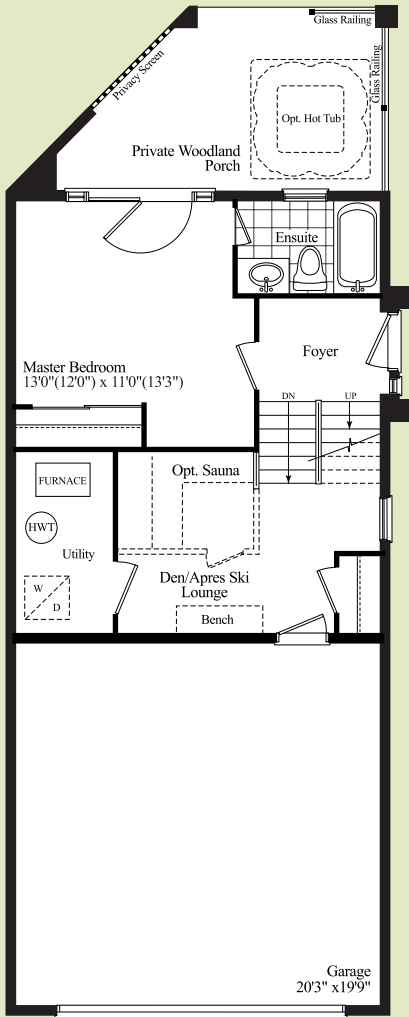

The White Pine | 1637 SQ. FT.

GROUND FLOOR

MAIN FLOOR

SECOND FLOOR

OPT. GROUND FLOOR