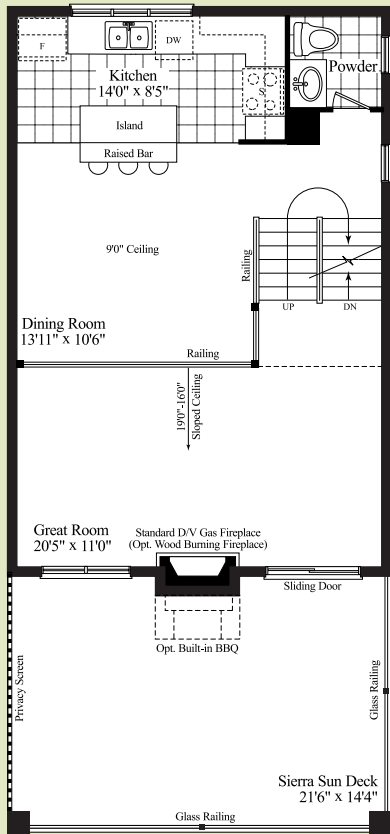

The White Pine | 1637 SQ. FT.

GROUND FLOOR

MAIN FLOOR

SECOND FLOOR

OPT. GROUND FLOOR