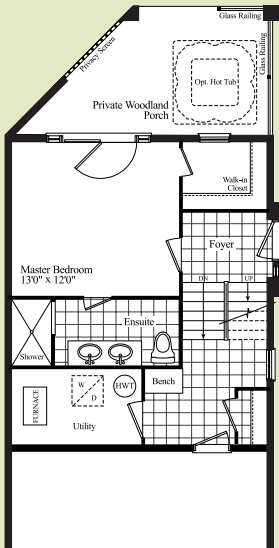

The White Pine | 1637 SQ. FT.

GROUND FLOOR

MAIN FLOOR

SECOND FLOOR

OPT. GROUND FLOOR